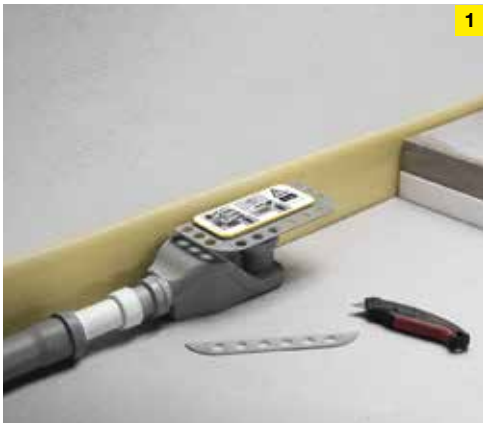

Viega Advantix Cleviva shower channel

SMOOTH AND EFFICIENT NOT JUST IN ITS INSTALLATION.

Every bathroom is different. That is why Viega Advantix Cleviva shower channels are so easy to install, and can be cut precisely to length on either end.

Custom positioning

The Advantix Cleviva shower channel can be positioned anywhere in the tiled area: centred, off-centre, or directly on the wall. Thanks to the easy detachment of the reinforcement, the drain can be mounted directly on the plastered wall. The drainpipe layout can be freely adapted to the requirements of the installation situation.