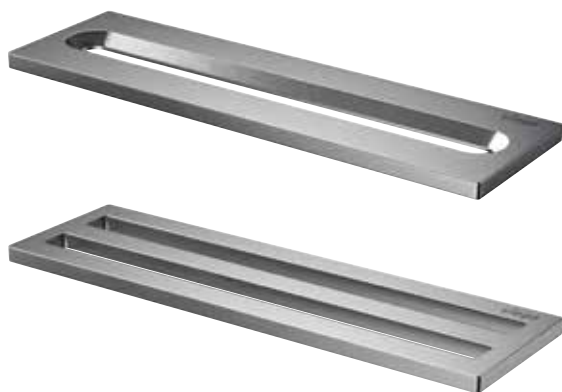

Creative freedom

Take inspiration from our variety of designs and choose your options to create an individual bathroom style. This high-quality inlay for shower channel profiles is available in two versions: with one or two inlet openings.

Stainless steel, brushed

The profile and inlays in brushed stainless steel are enhanced further with a high-quality and particularly hard-wearing PVD coating. You can choose between gold, champagne, copper/gold and black colour options.