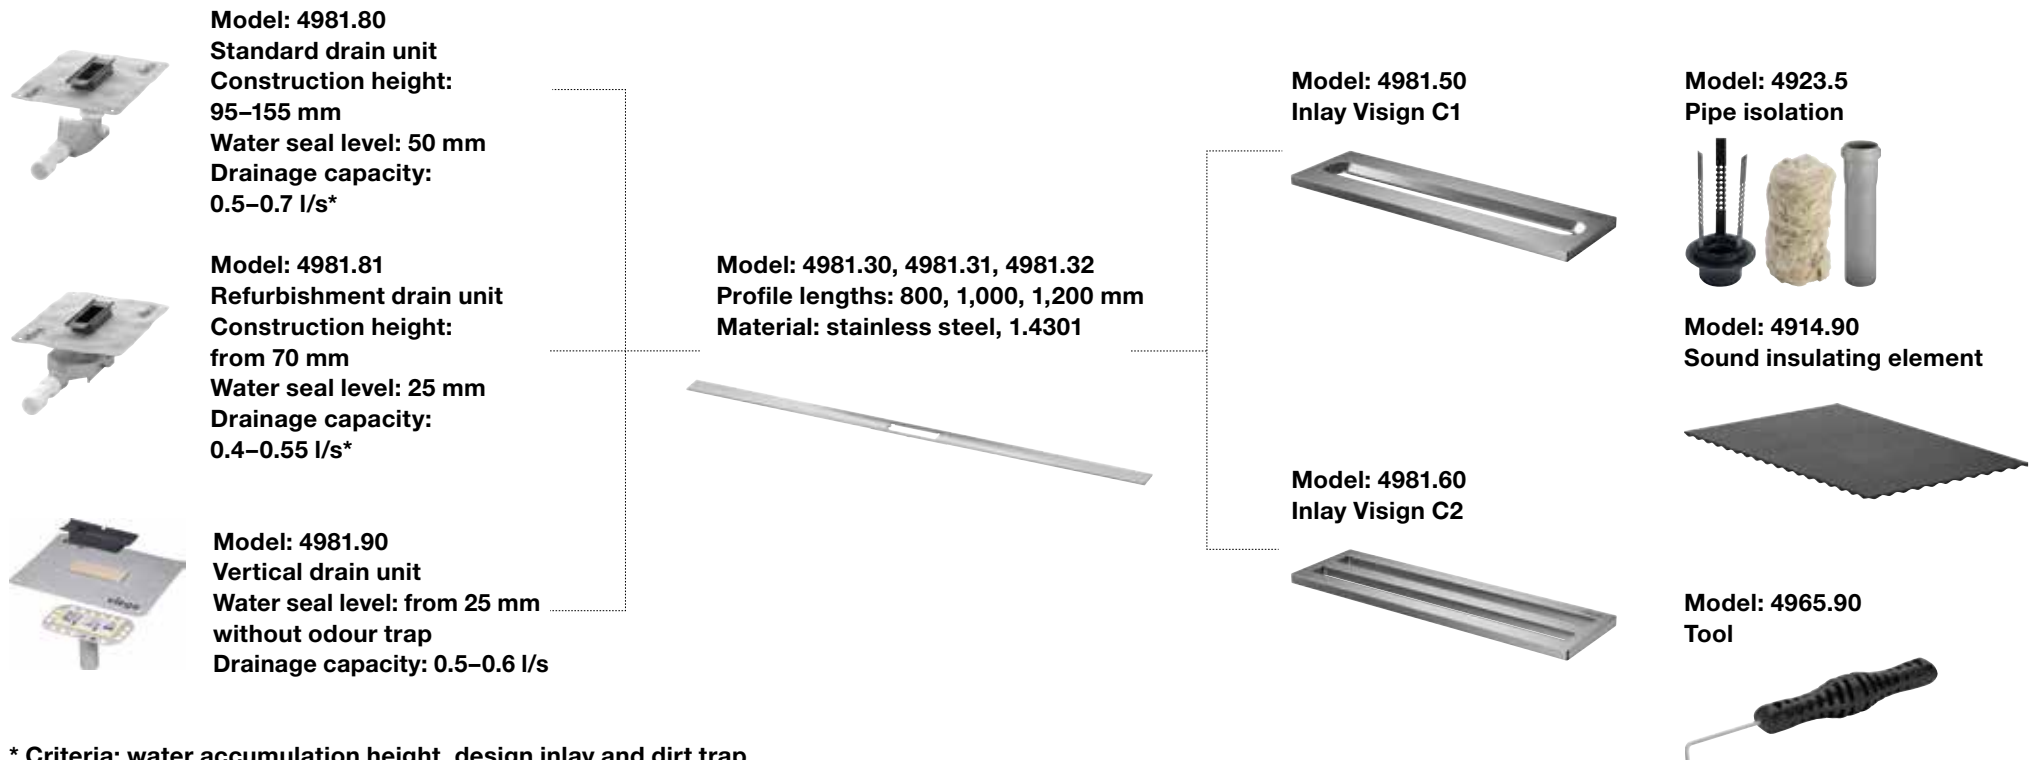

Viega Advantix Cleviva shower channel

THE RANGE IN OVERVIEW.

Whatever the installation situation, the Viega Advantix Cleviva shower channel can fulfil virtually any customer wishes. The set is also available as a complete channel in 800 mm, 1,000 mm and 1,200 mm lengths and 95 mm height (model: 4981.10) or as a refurbishment variant (model: 4981.11).

* Criteria: water accumulation height, design inlay and dirt trap