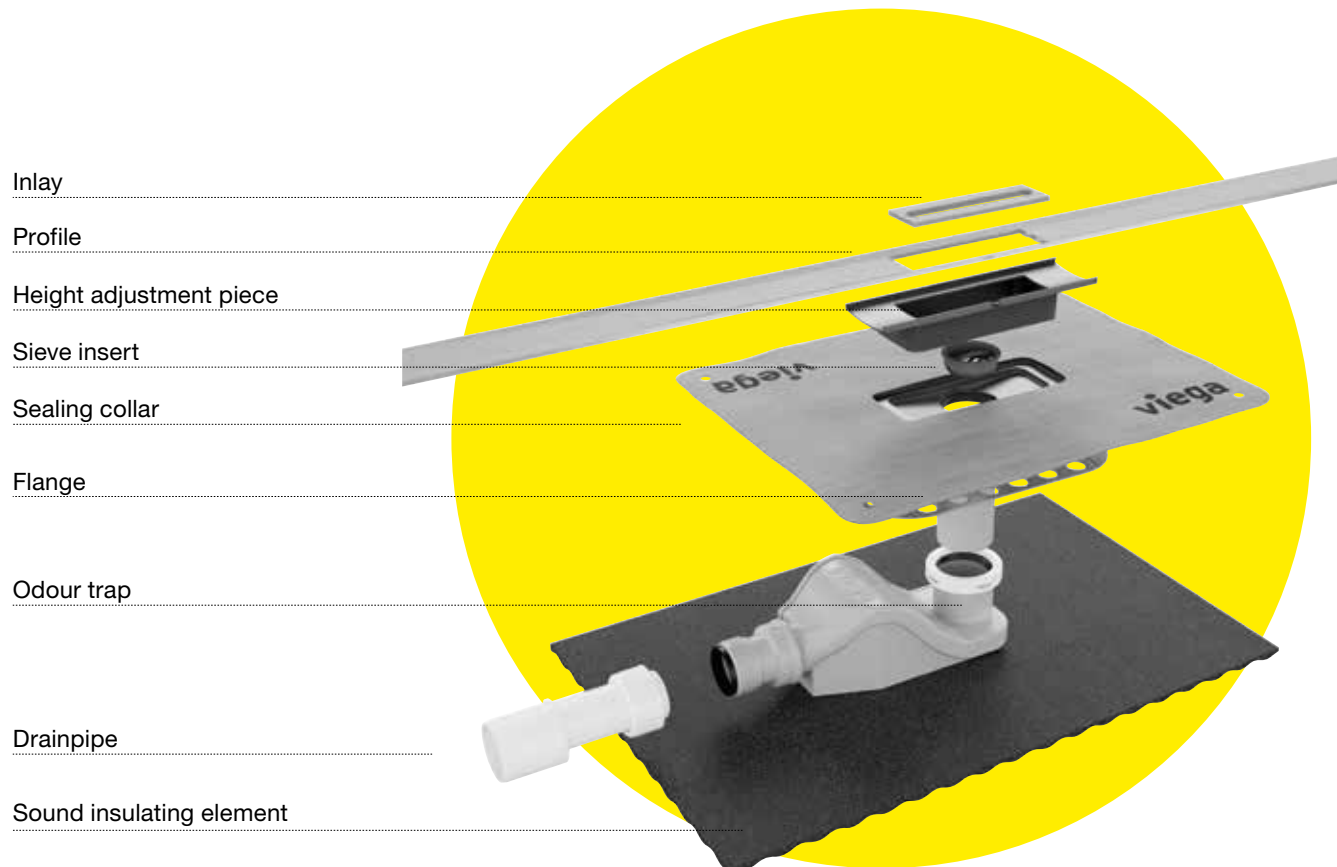

# A CHANNEL SHOWS ITS COLOURS.

A shower channel that meets all design requirements, offering supreme, standard-compliant quality in terms of materials, safety and flexibility. Install a stunningly attractive design, featuring an incline which not only optimises water drainage but also makes cleaning very easy.