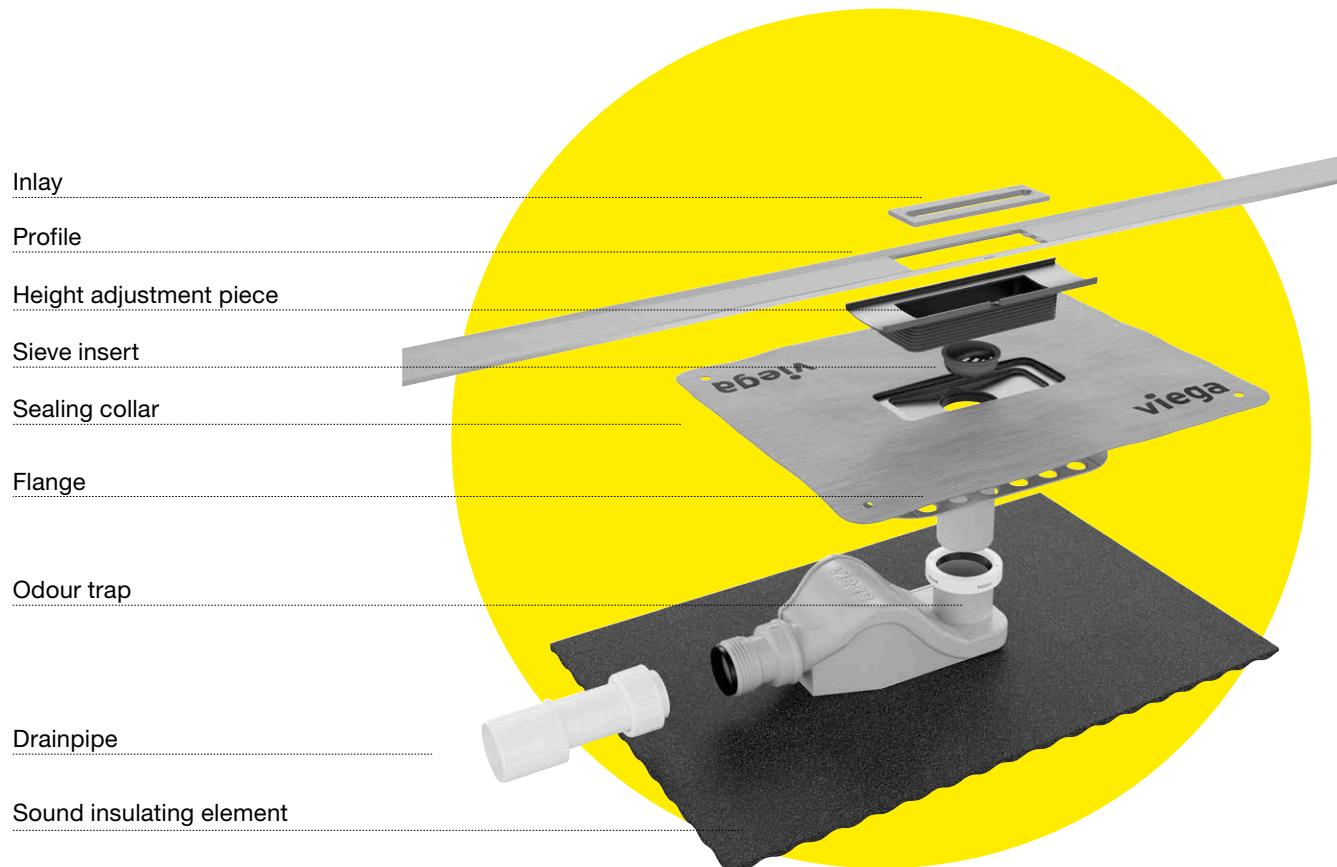

# A CHANNEL SHOWS ITS COLOURS.

A shower channel that meets all design requirements, offering supreme, standard-compliant quality in terms of materials, safety and flexibility. Install a stunningly attractive design, featuring an incline which not only optimises water drainage but also makes cleaning very easy.