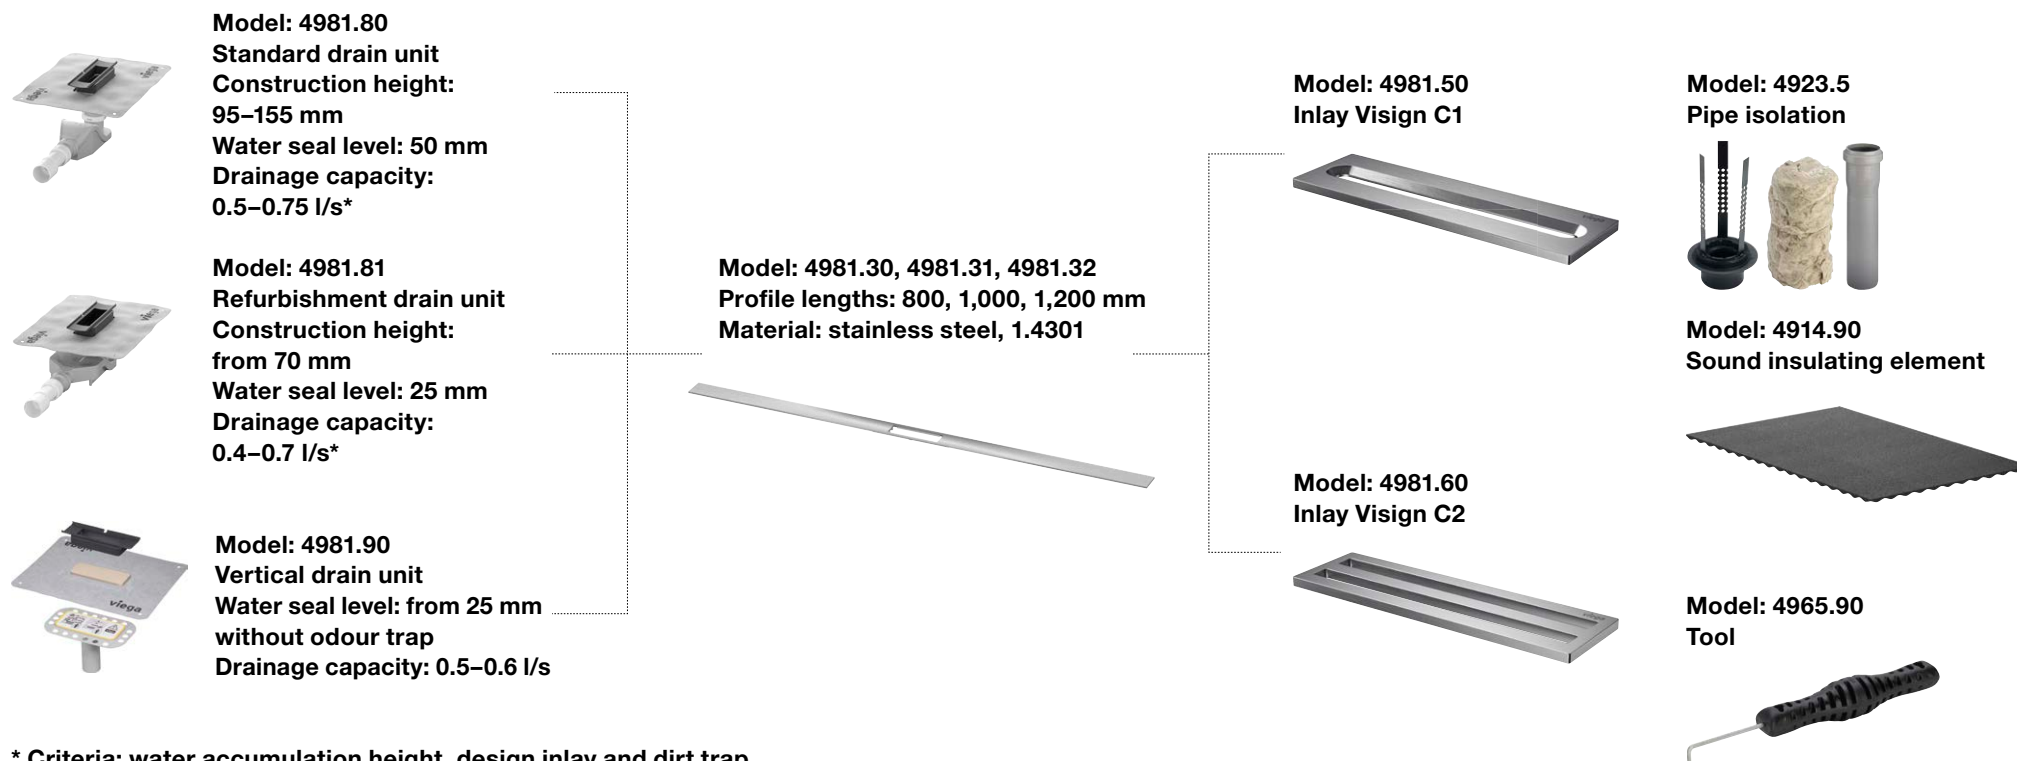

Viega Advantix Cleviva shower channel

THE RANGE IN OVERVIEW.

Whatever the installation situation, the Viega Advantix Cleviva shower channel can fulfil virtually any customer wishes. The set is also available as a complete channel in 800 mm, 1,000 mm and 1,200 mm lengths and 95 mm height (model: 4981.10) or as a refurbishment variant (model: 4981.11).

* Criteria: water accumulation height, design inlay and dirt trap