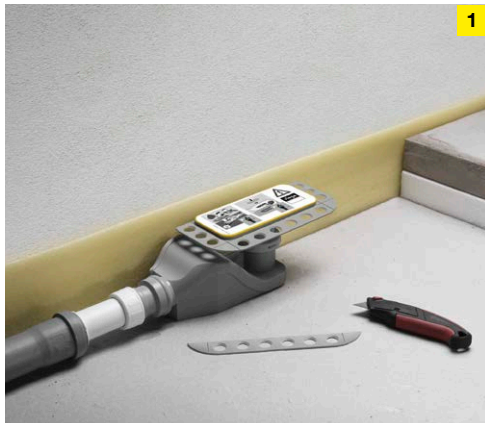

Viega Advantix Cleviva shower channel

SMOOTH AND EFFICIENT NOT JUST IN ITS INSTALLATION.

Every bathroom is different. That is why Viega Advantix Cleviva shower channels are so easy to install, and can be cut precisely to length on either end.

Custom positioning

The Advantix Cleviva shower channel can be positioned anywhere in the tiled area: centred, off-centre, or directly on the wall. Thanks to the easy detachment of the reinforcement, the drain can be mounted directly on the plastered wall. The drainpipe layout can be freely adapted to the requirements of the installation situation.